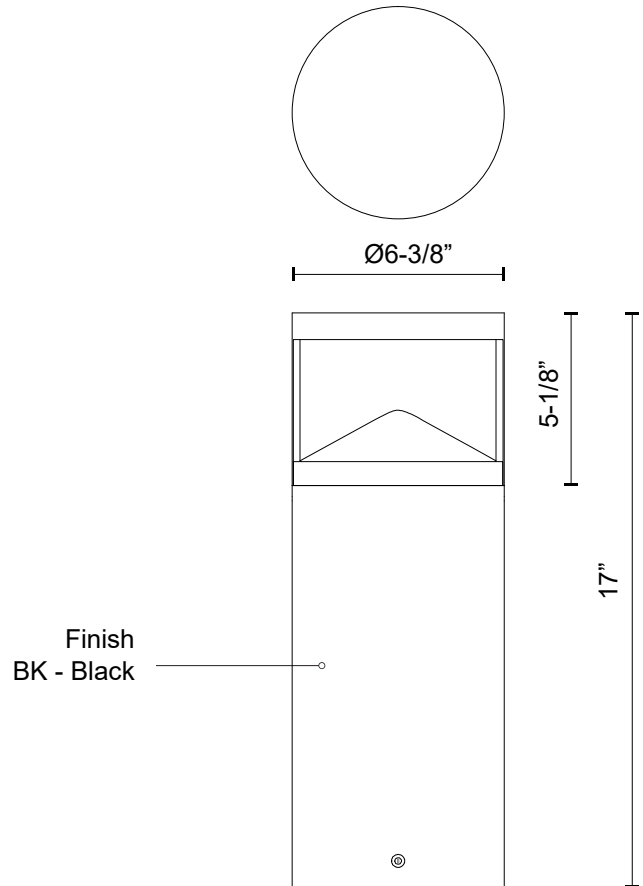

EB83317-BK
Black

SPECIFICATION DETAILS

Fixture Dimensions	D6-3/8" x H17"
Light Source	LED with DC Driver
Wattage	24W
Total Lumens	2500lm
Delivered Lumens	1100lm*
Voltage	120-277V
Color Temperature	3000K
CRI (Ra)	80CRI
Optional Color Temps	2700K - 5000K Available, Minimum Order Quantities Apply
LED Rated Life	50,000 hours
Dimming	100% - 10%, TRIAC or ELV Dimmer (Not Included)
Location	Wet
Illumination Direction	Down

* For custom options, consult factory for details.

* For warranty information, please visit www.kuzcolighting.com/warranty

DESCRIPTION

Architecturally designed high-power LED exterior bollard fixture. This die-cast aluminum cylinder offers a uniquely shaped pyramid top with a diffused omni directional light. Available in three base sizes and interchangeable head options.